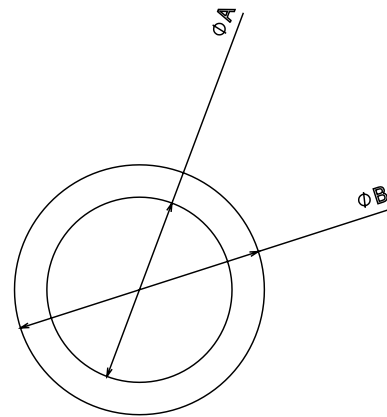

PRODUCT CODE: RFW20
RED FIBRE WASHER

DESCRIPTION

20mm Red Fibre Washer

FINISH

Red

MATERIAL

Fibre

PACKAGING

Packed in qty 100

ADDITIONAL NOTES

Isometric view

Top view

side view

	A	B	C
RFW20	M20	28	1.6
RFW25	M25	37	1.65
RFW32	M32	43	1.4